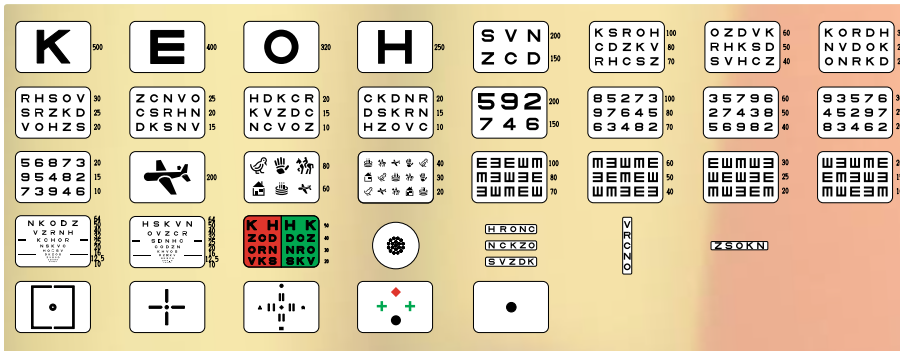

SC-1600 Chart Types

All automated Marco technologies share data and integrate with leading EMR programs via Marco Connect software.