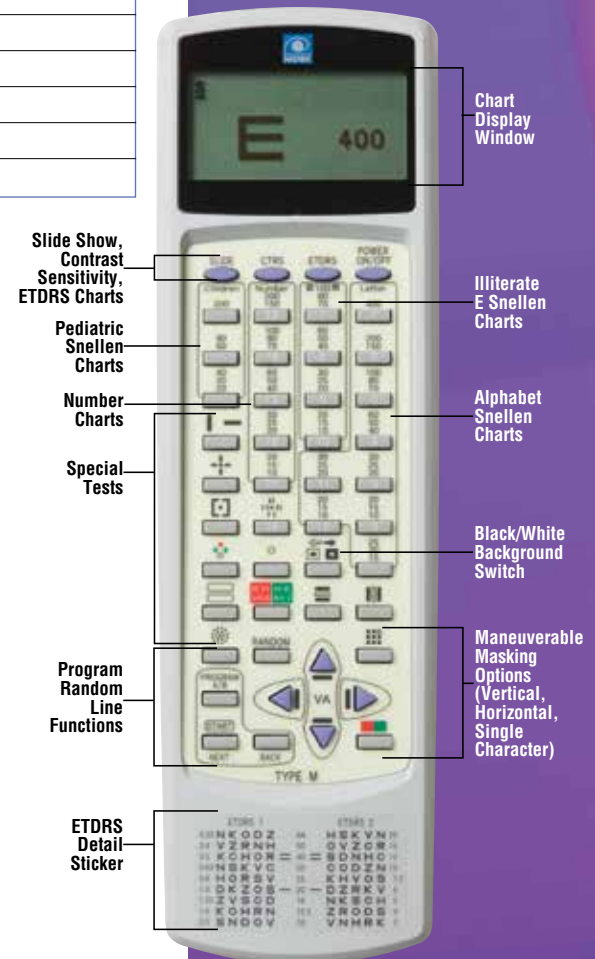

Marco-Certified Quality assures you of the very finest vision products, offering advanced technology, industry-leading durability and enhanced productivity for your practice. Marco-Certified Quality is your mark of confidence.

800.874.5274
www.marco.com